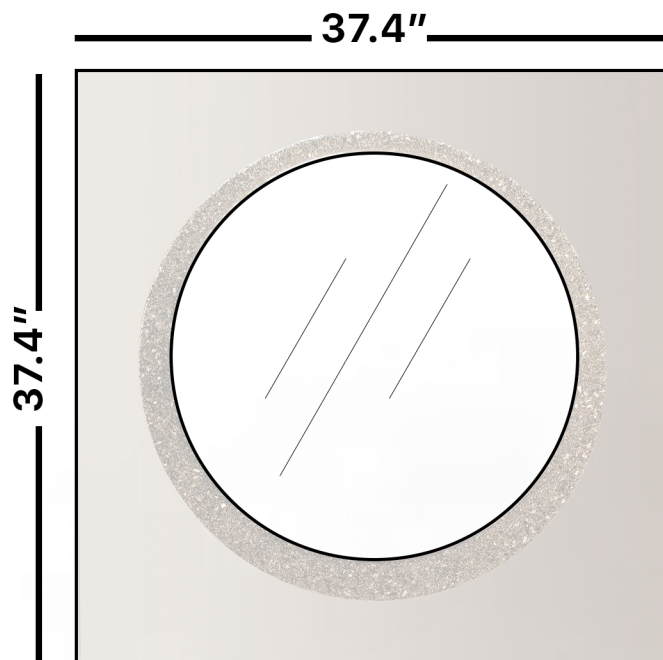

LUCENT

Model: Lucent Single

Category: Mirror

Material: Crystal

Dimensions: 37.4"(L) x 37.4"(H)

Description: Luxury LED lighted crystal bathroom mirror in bronze finish

*Numbers are in inches